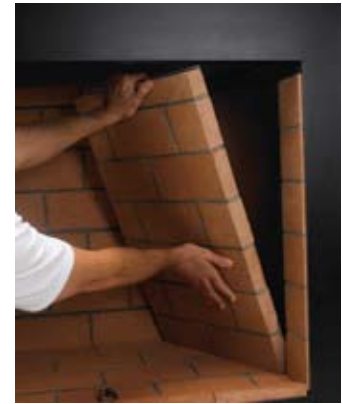

Homeowner Highlights:

- Commanding Presence** — The absence of any interior sheet metal is the foundation for a true masonry fireplace. Georgians boast enormous opening dimensions and clean face design with no visible smoke shelf or other steel components
- Masonry Firebrick liner** — The Mosaic Masonry™ firebrick lining system positions Fmi's Grand Masters Series as the industry's only real masonry, factory built and UL 127 certified fireplaces! The beautiful kiln-fired clay firebrick lining kit is indistinguishable from site-built masonry, and is available in both traditional Warm Red and Ivory.
- Efficiency and performance**—Georgians come fully insulated standard, and vent with our 12" double wall pipe for trouble-free venting, and operation with maximum radiant heat output in any climate or condition.

Builder Benefits:

- Masonry Firebrick Liner**— The patented Mosaic Masonry™ firebrick kit is a complete masonry lining system of pre-engineered, steel reinforced, kiln fired clay firebrick walls that install as easily as typical factory-built concrete liners, but finish just like site-built masonry. They're even factory grouted to minimize site installation time.
- Reliability and Versatility**—On top of the authentic, site-built masonry appearance, the Georgian is a UL 127 tested and certified fireplace. This means flexible and reliable installation options and guaranteed performance.
- Unparalleled value**—Hand crafted masonry finished fireplace at a fraction of the cost and installation time of site-built; with factory controlled quality, and performance.

THE GRAND MASTERS SERIES

Masonry Georgians are available in 36", 42" and 50" wide openings with Full 30" clear opening height.

Georgian
Masonry

36", 42" and 50" Wood Burning Fireplaces
GM36/42/50 Model Series