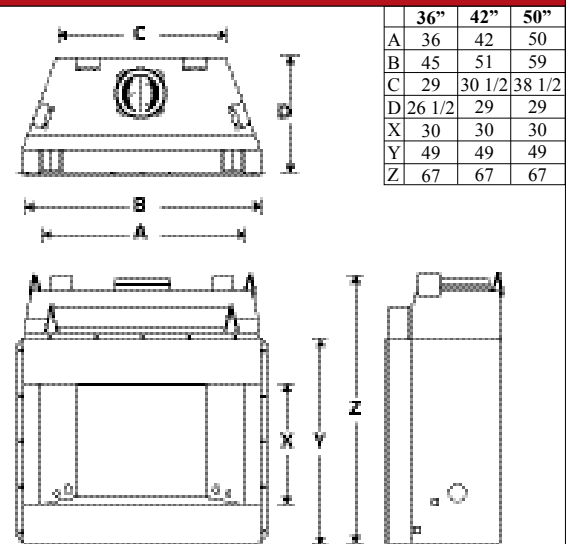

Dimensions

FIREPLACES
FOR BUILDERS
Fmi
FMI PRODUCTS, LLC
www.fmiproducts.com
(866) 328-4537

FA 6344 0310

© 2010 FMI PRODUCTS, LLC

PFS
Tested & Certified

Product design, features and specifications are subject to change at any time. Refer to current product instructions prior to installation.

Printed in U.S.A.