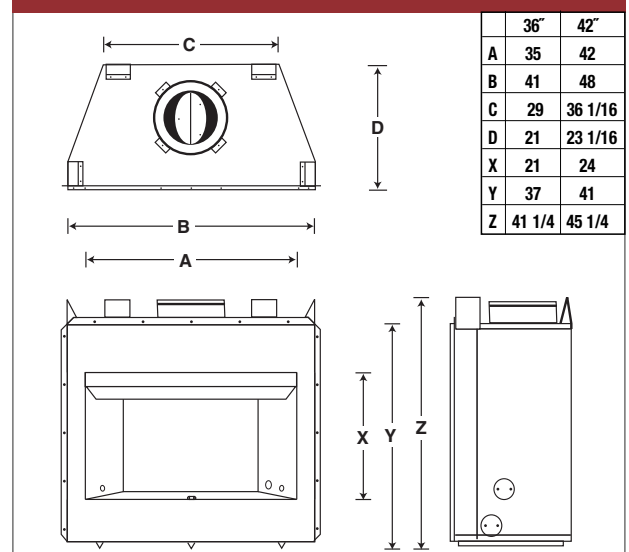

Dimensions

All specifications for reference only. Not for installation.

www.fmiproducts.com

For more information, call (866) 328-4537

© 2010 FMI PRODUCTS, LLC
FA 6174-0610

Printed in U.S.A.